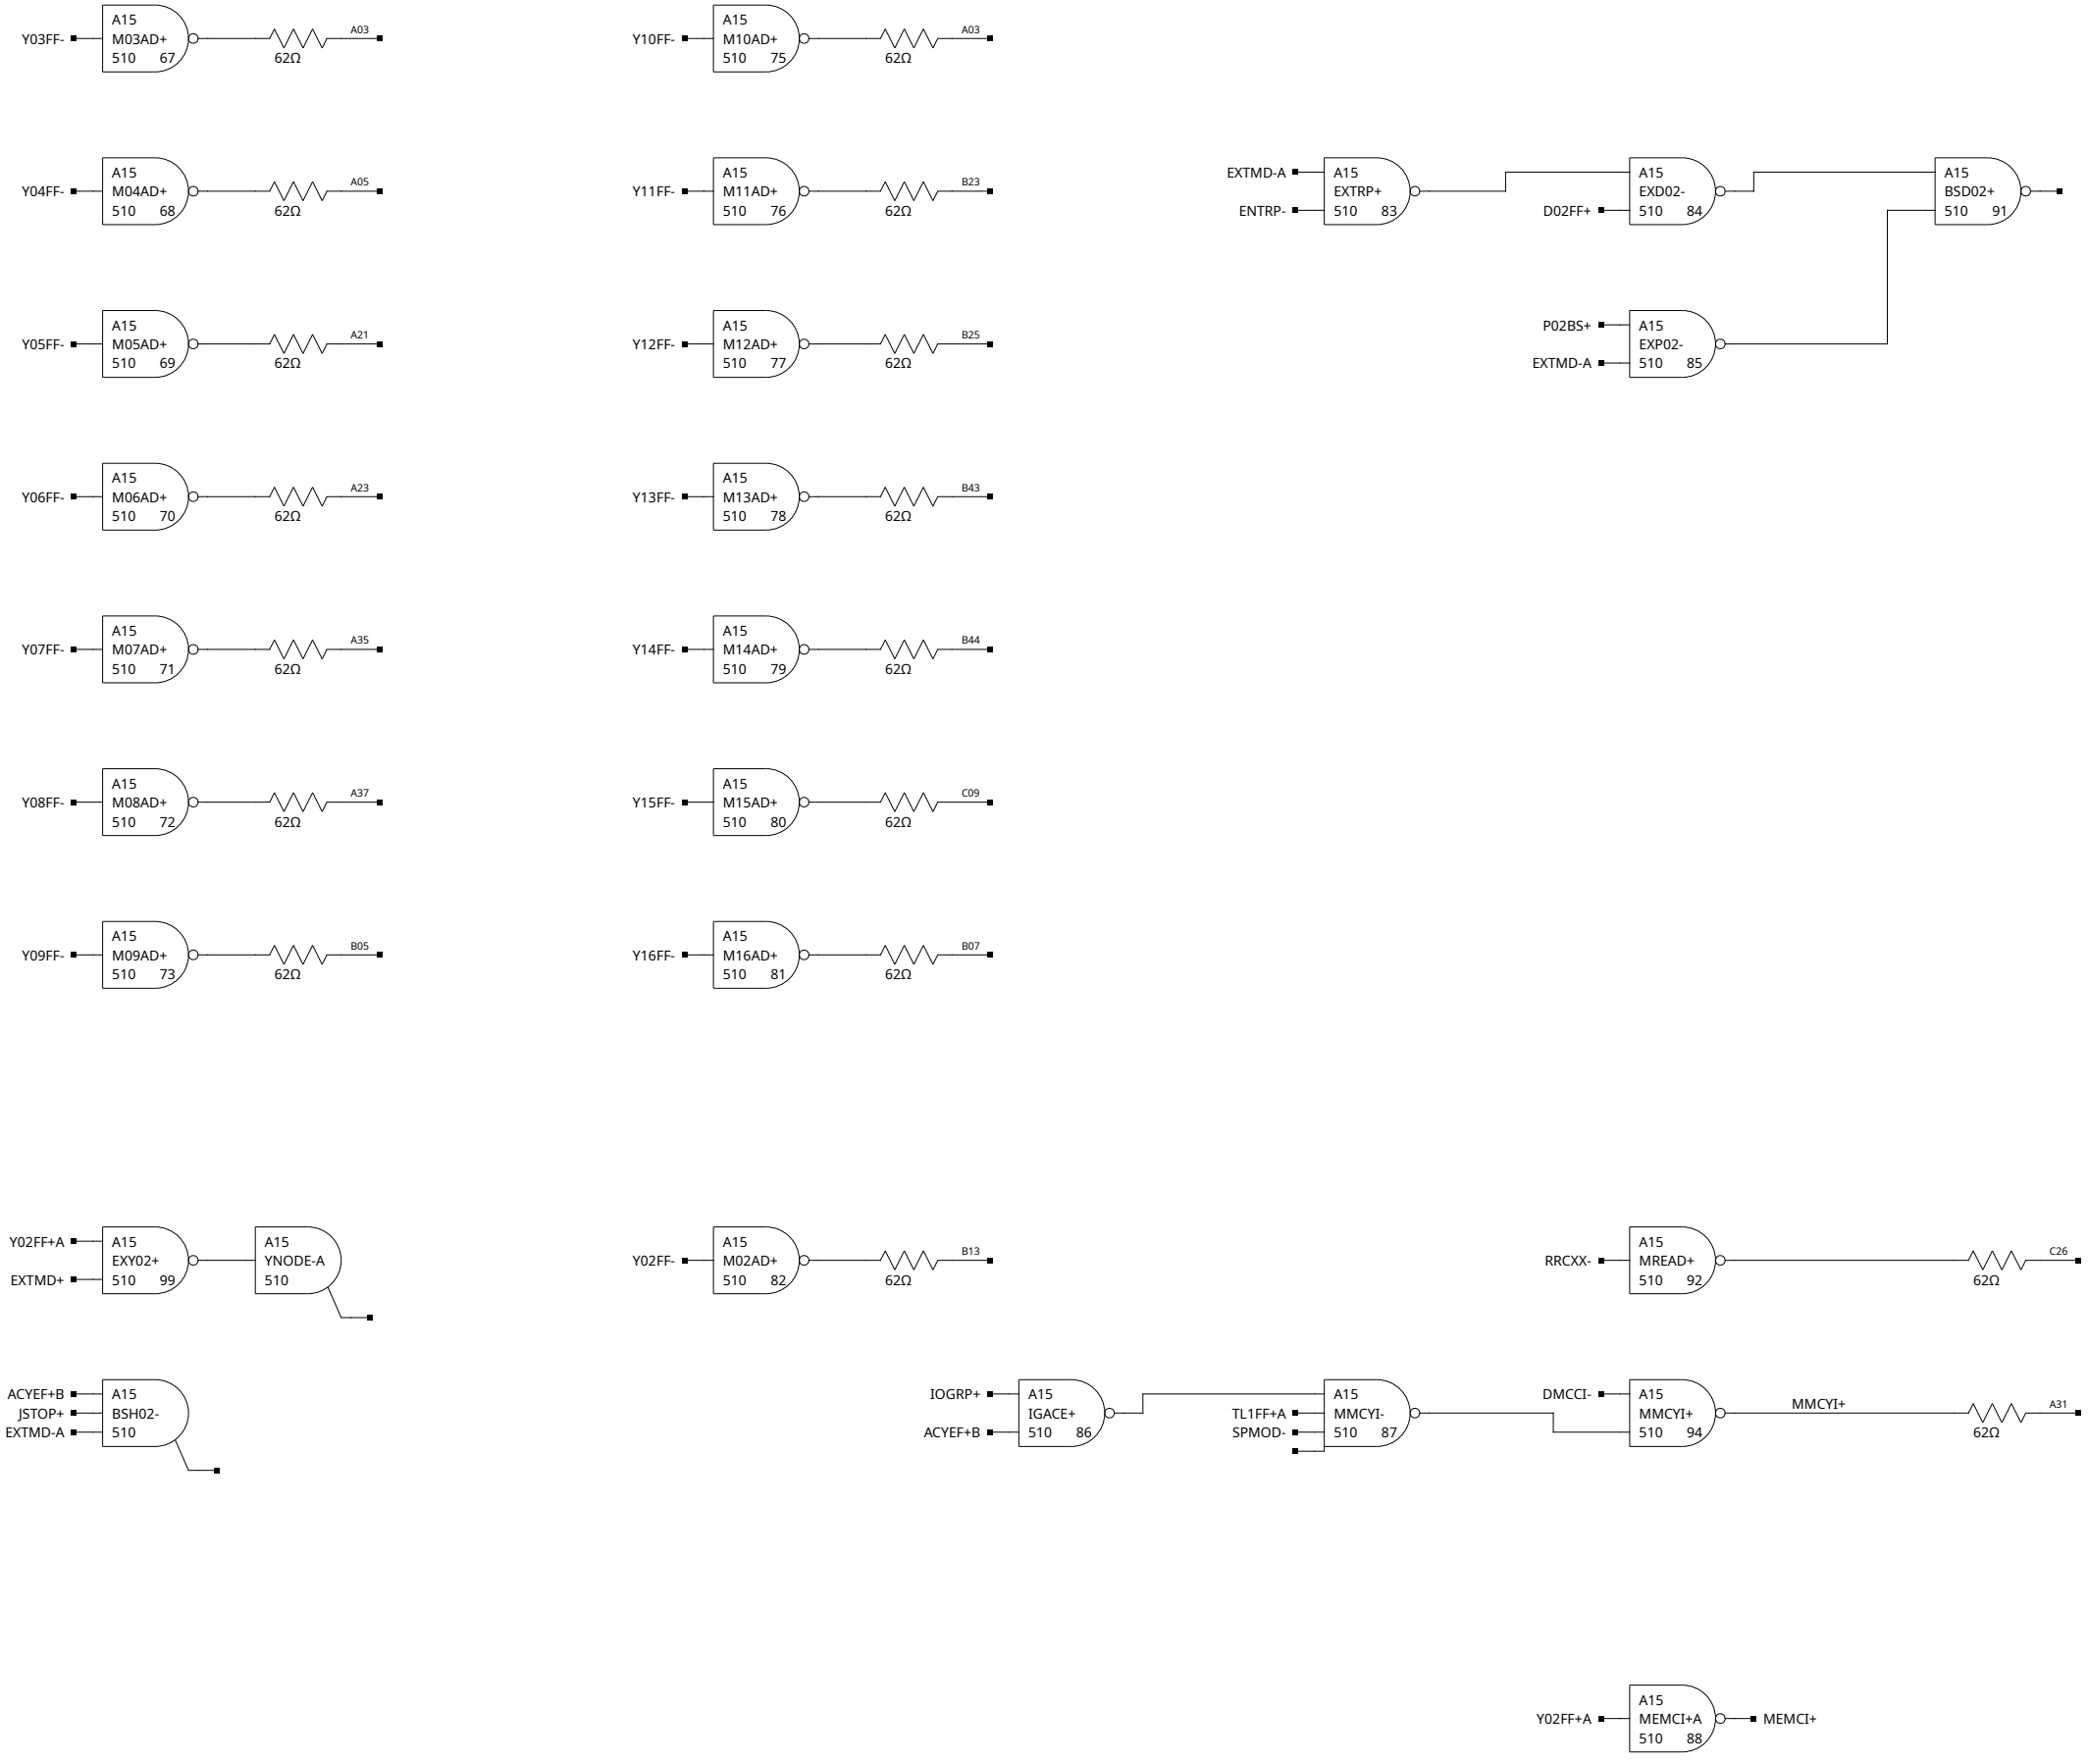

A B C D E F G H J K L M N P

LBD NO.
0.006

NOTES:
△
△
△
△

REV.	REVISIONS
A	
B	

S. R. 54-3915
ECO 20687
SEE ECO 12/14/72 12/27 1.L.B.

HONEYWELL
INC
COMPUTER CONTROL DIVISION
Old Connecticut Path, Framingham, Mass

DR. D. HAMEL	DATE
ENG. R. ALBRIGHT	5-16-69
APP.	9-12-69

PROJECT NO. 53217

TITLE	H-316
	MEMORY EXPANSION/PARITY
	ADDRESS AND CONTROL
SIZE	DWG NO.
C	70025833
REV.	B